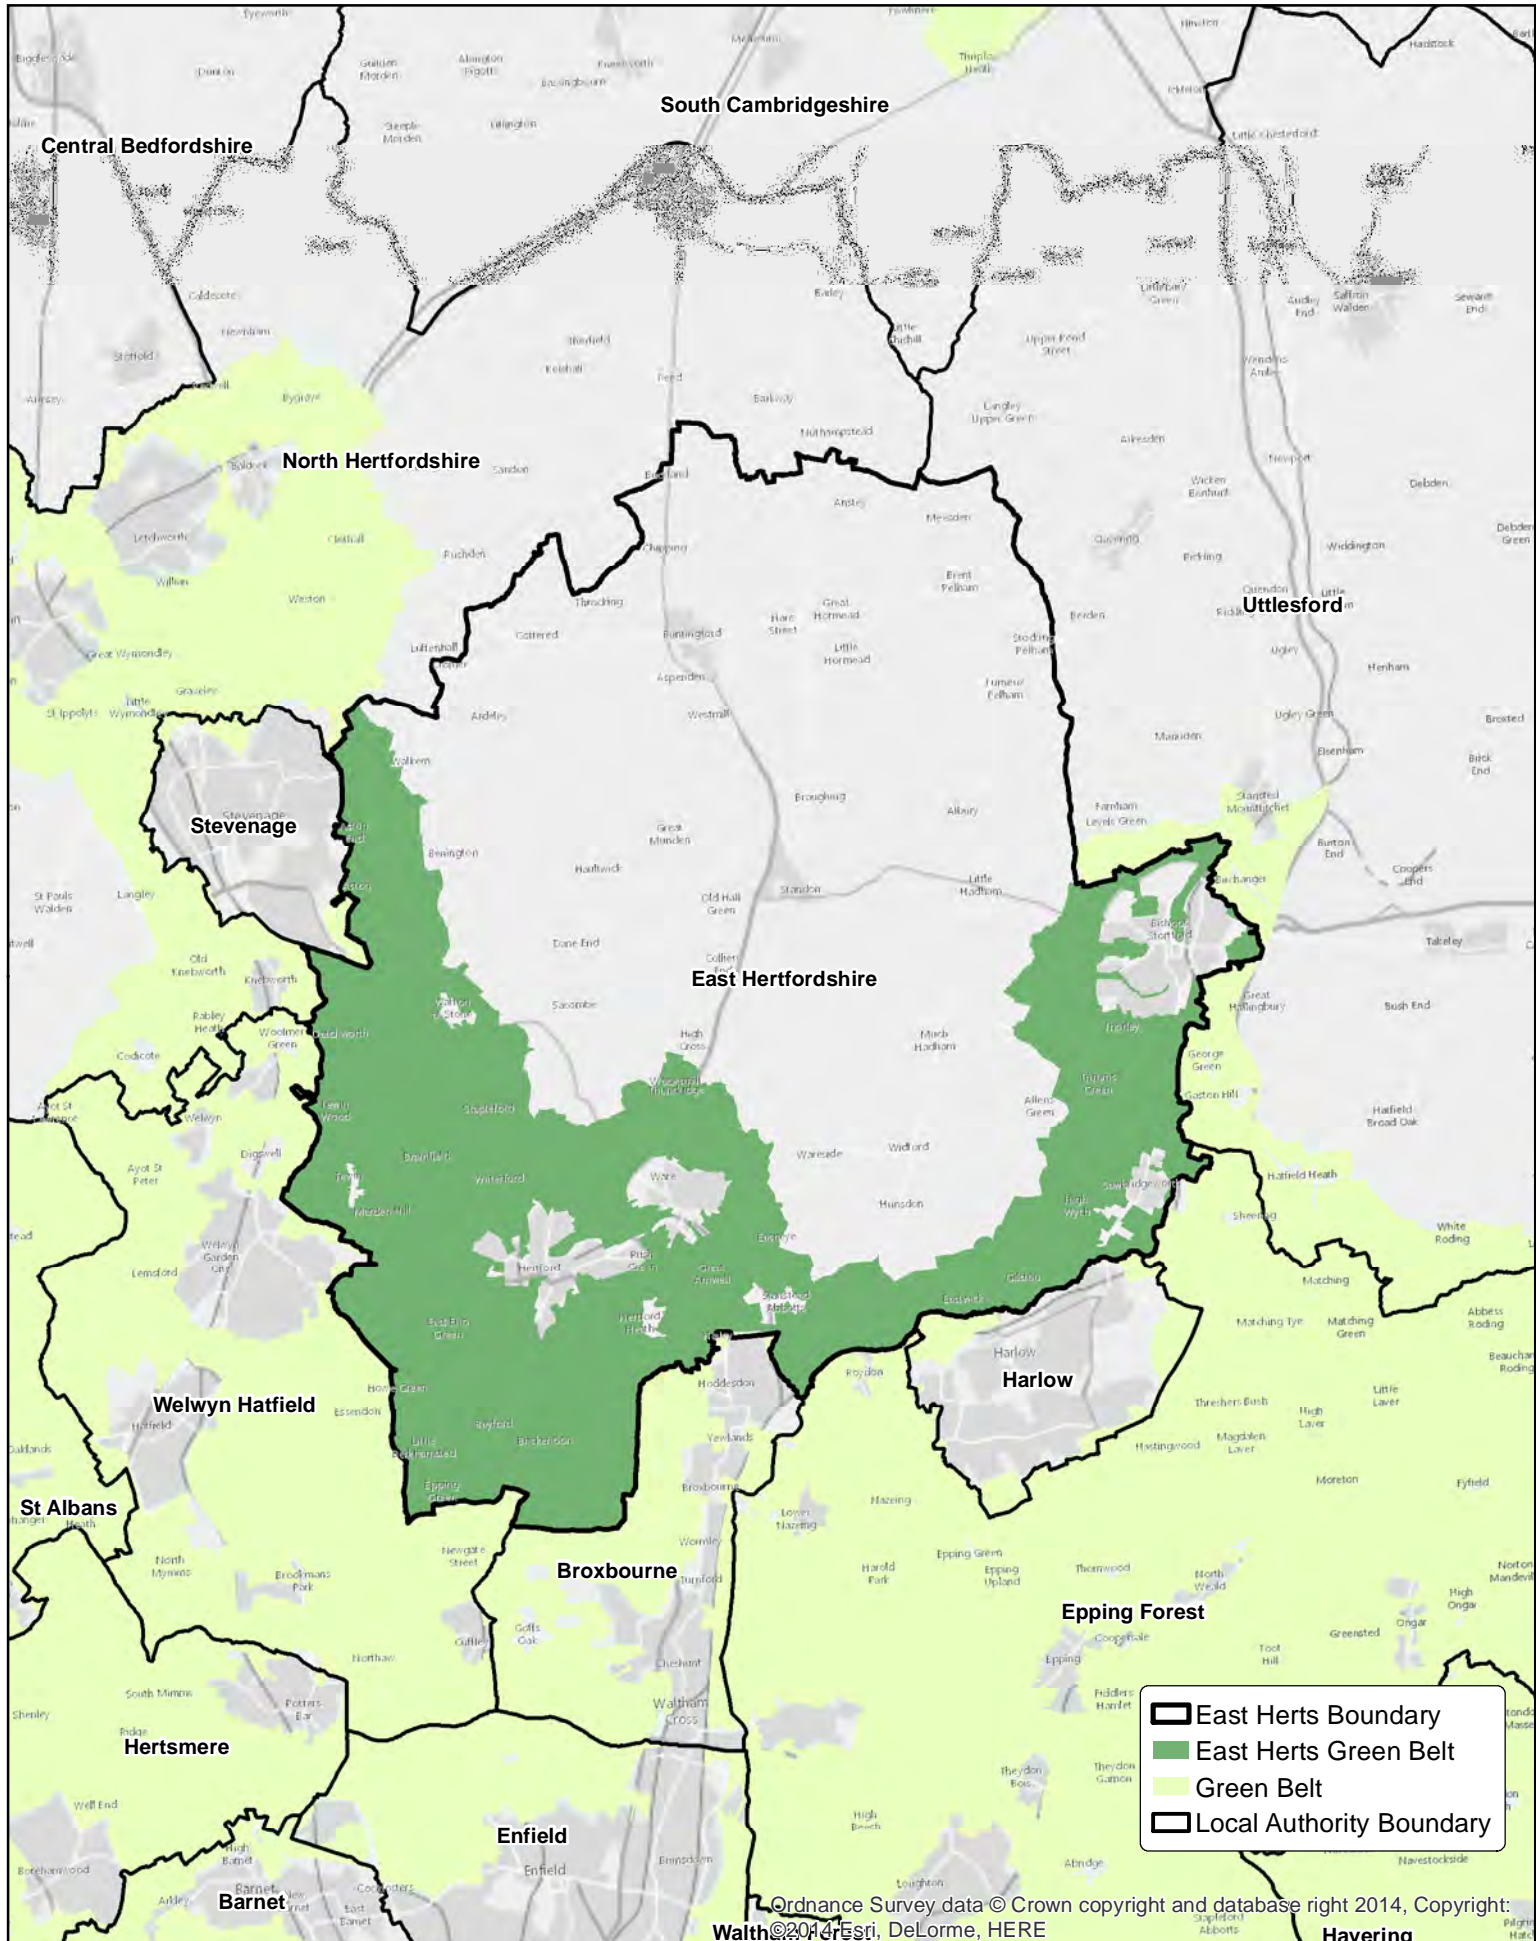

Appendix 1 Map of Green Belt in East Herts and adjoining districts

	East Herts Boundary
	East Herts Green Belt
	Green Belt
	Local Authority Boundary

Ordnance Survey data © Crown copyright and database right 2014, Copyright: © 2014 Esri, DeLorme, HERE

Location of Green Belt
in East Herts and Adjoining Districts

Having	
Date	03/2015
Scale	1:200,000 @ A4
Drawn By	CM
Checked By	JB
Revision Number	03
Figure Number	Appendix 1